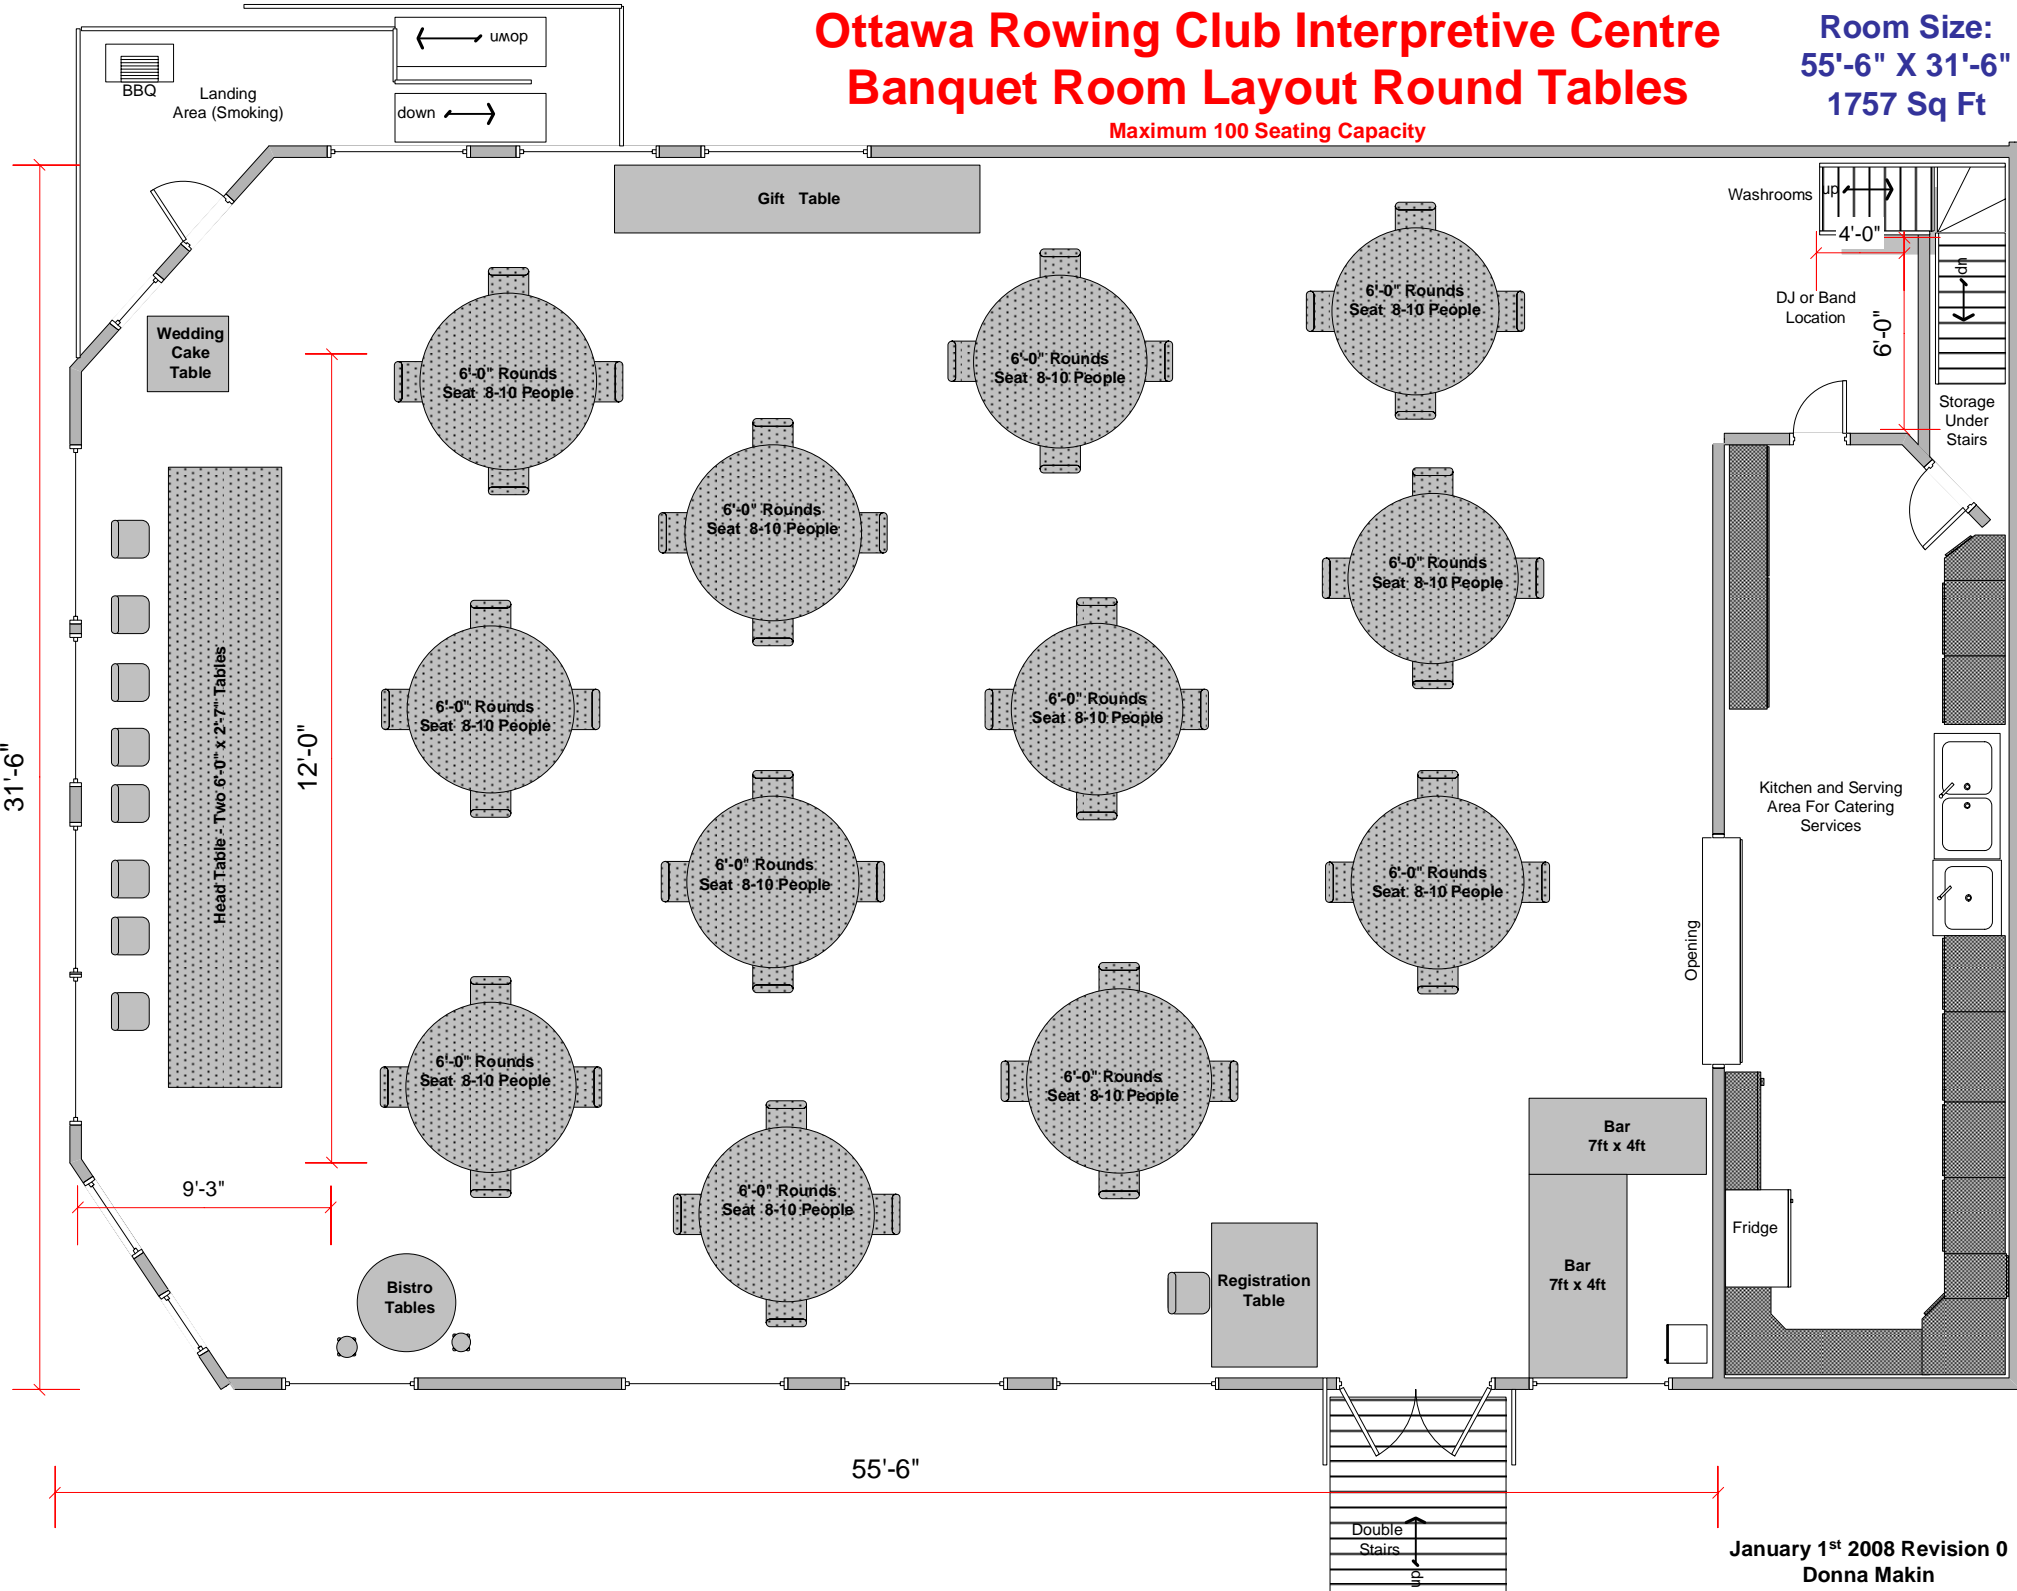

# Ottawa Rowing Club Interpretive Centre Banquet Room Layout Round Tables

Room Size:  
55'-6" X 31'-6"  
1757 Sq Ft

Maximum 100 Seating Capacity

# Ottawa Rowing Club Interpretive Centre Banquet Room Layout Rectangle Tables

Room Size:  
55'-6" X 31'-6"  
1757 Sq Ft

Maximum 100 Seating Capacity